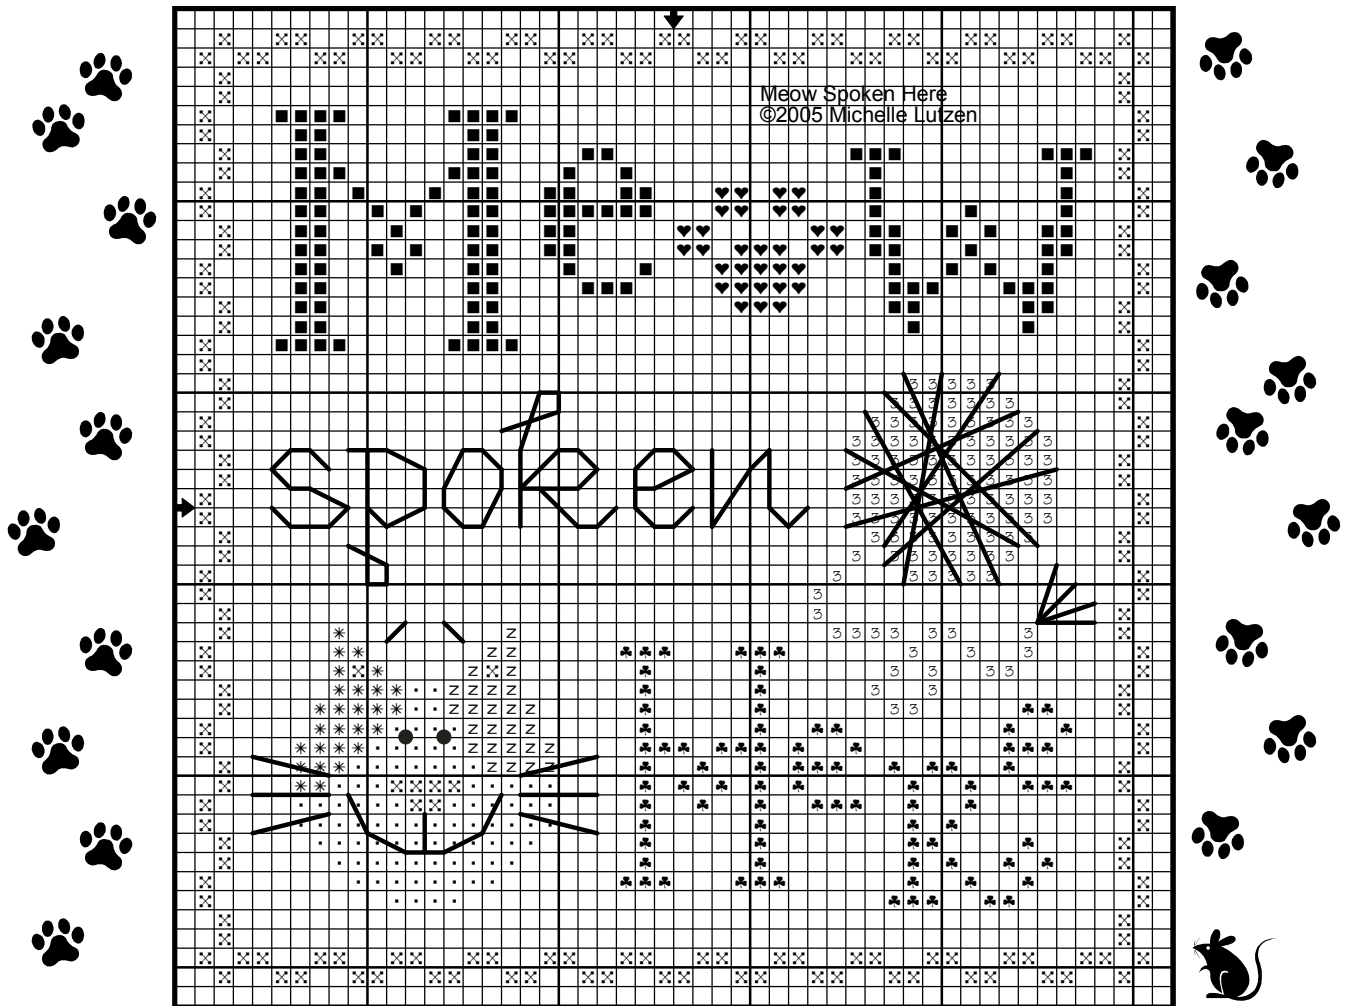

Meow Spoken Here

A complimentary design from Stitchy Kitty

"Meow Spoken Here" Copyright ©2005 Michelle Lutzen. This chart may be distributed as a handout but cannot be kitted, sold, or reproduced for commercial gain.

Stitch Count: 50 h x 50 w
Approx. Design Size: 3 1/4" x 3 1/4"

Symbol	Crescent Colours	DMC
backstitch	Black Coffee	3371
3	Blooming Crocus	3746
■	Blue Beatrice	792
*	Bramble Bush	801
♥	Jelly Roll	915
Z	Just Rust	920
X	Pink Champagne	3806
♣	Spinach	3345
.	Toasted Marshmallow	B5200